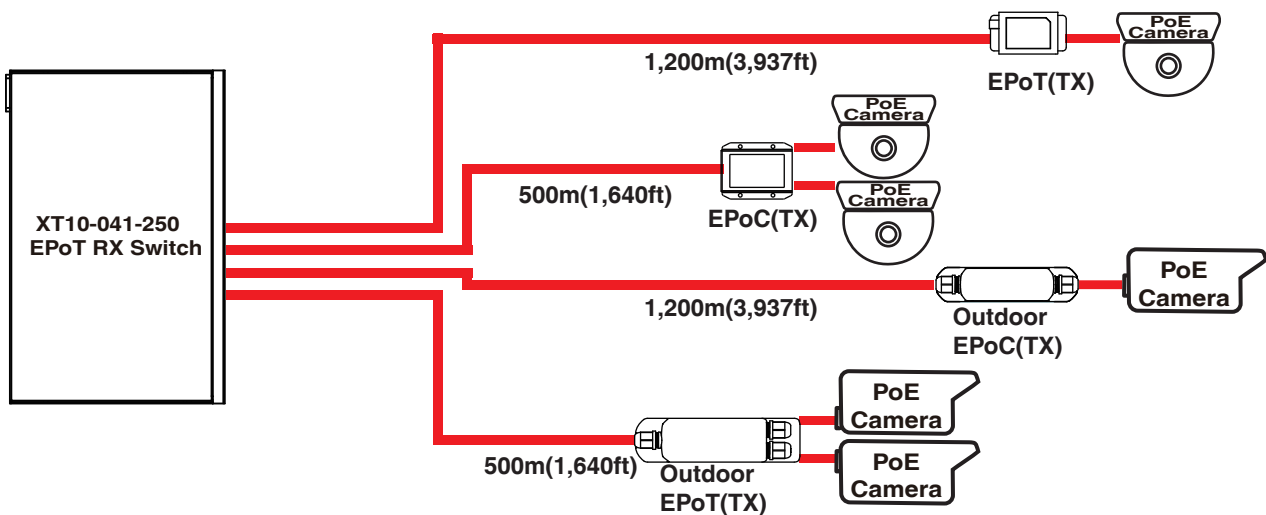

XT10-041-250

EPoT RX Switch

XT10-041-250 is an EPoT (Ethernet & Power over UTP/STP Cable) RX switch equipped with 4-ports EPoT, 1-port Gigabit LAN and the internal 250w power supply. This cutting-edge model is a long-reach PoE solution providing data & power over single UTP/STP cable up to 1,200m (3,937ft) for multi-brand of PoE IP camera.

Features

- Transmits IP data & PoE up to 1,200m (3,937ft)
- 240W power budget for 4 EPoT ports
- 6KV surge protection for EPoT port
- 19" rack mount bracket
- Optional back-up 56VDC power input
- Four EPoT ports & one GbE LAN port
- Plug-and-Play deployment PoE IP migration or PoE extension

Applications

Cat.5e/6 PoE (Data + Power) —————

EPoT Camera Housing (TX)

- Cat.5e/6 PoE (Data + Power) ———
- LAN (Data) ———
- Power ———

Specifications

Interface/Distance

EPoT Port	RJ45 x4
10/100/1000 Mbps Ethernet	RJ45 x1
Transmission mode	RX mode
Maximum TX quantity	7
MAX.(Power+Data) Distance	9.7W@1,200m(3,937ft)
Cable Type	UTP/STP cat.5e/6 Cable
Bandwidth	600 Mbps

Physical Specifications

Dimensions (LxWxH)	276.6 x 178 x 44 mm (10.89x7x1.73")
Weight	1 kg (2.20 lb)
Connectors	EPoT RJ45 x4, GbE LAN RJ45 x1 100-240VAC power input, 56VDC input
Mounting Type	Wall mount, 19" rack mount