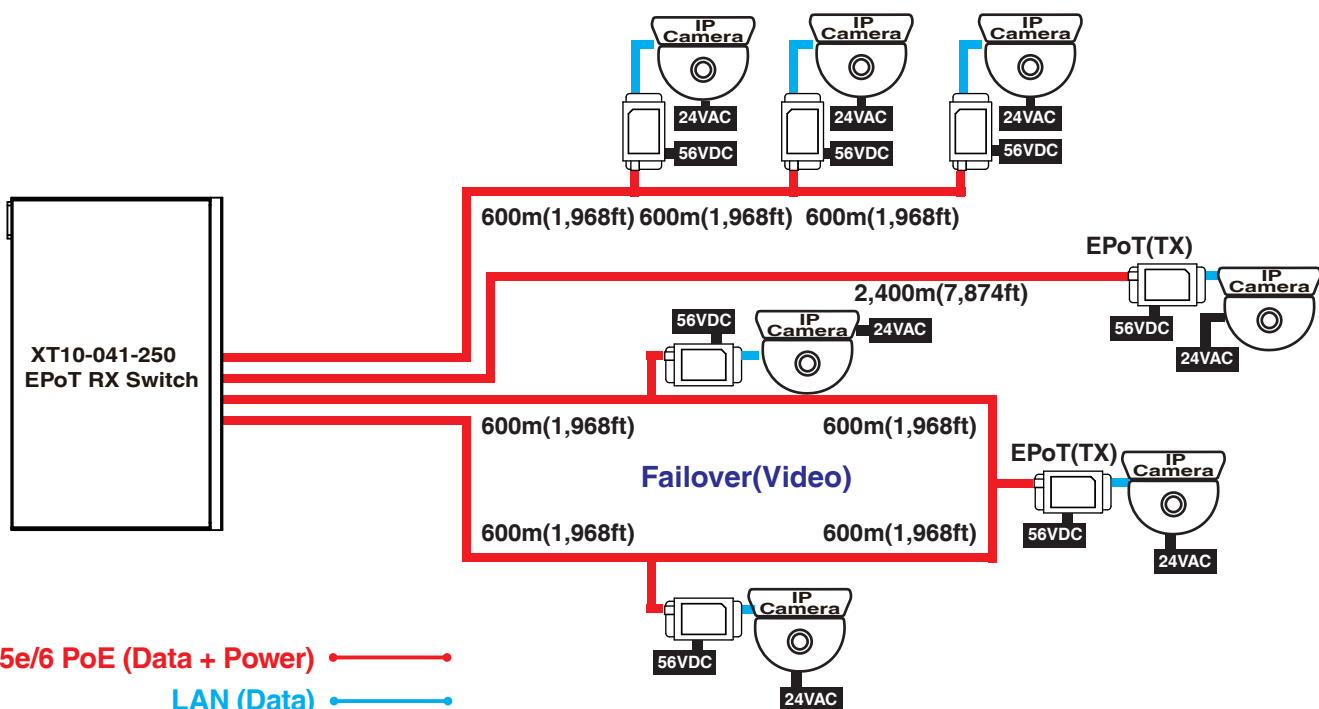

XT10-041-250

EPoT RX Switch

XT10-041-250 is an EPoT (Ethernet & Power over UTP/STP Cable) RX switch equipped with 4-ports EPoT, 1-port Gigabit LAN and the internal 250w power supply. This cutting-edge model is a long-reach PoE solution providing data & power over single UTP/STP cable up to 1,200m (3,937ft) for multi-brand of PoE IP camera.

Features

- Transmits IP data & PoE up to 1,200m (3,937ft)
- 240W power budget for 4 EPoT ports
- 6KV surge protection for EPoT port
- 19" rack mount bracket
- Optional back-up 56VDC power input
- Four EPoT ports & one GbE LAN port
- Plug-and-Play deployment PoE IP migration or PoE extension

Applications

Cat.5e/6 PoE (Data + Power) —————

EPoT Camera Housing (TX)

- Cat.5e/6 PoE (Data + Power) ———
- LAN (Data) ———
- Power ———

Specifications

Interface/Distance

EPoT Port	RJ45 x4
10/100/1000 Mbps Ethernet	RJ45 x1
Transmission mode	RX mode
Maximum TX quantity	7
MAX.(Power+Data) Distance	9.7W@1,200m(3,937ft)
Cable Type	UTP/STP cat.5e/6 Cable
Bandwidth	600 Mbps

Physical Specifications

Dimensions (LxWxH)	276.6 x 178 x 44 mm (10.89x7x1.73")
Weight	1 kg (2.20 lb)
Connectors	EPoT RJ45 x4, GbE LAN RJ45 x1 100-240VAC power input, 56VDC input
Mounting Type	Wall mount, 19" rack mount