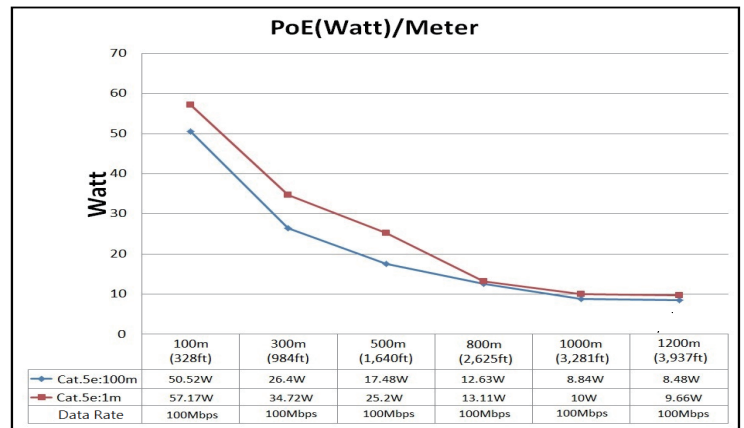

Power Specifications

Power supply	Internal 250W Input: 100-240VAC 280VAC 4hr 300VAC 1min.
Back-up Power Input Voltage	56VDC@4.47A
Unit Power Consumption	7 watts
EPoT Output Power	54VDC@60W
Surge Protection /each EPoT Port	Built-in 6KV

LEDs

LAN	Ethernet status
PWR	RX Switch power status
LINK	Rx Switch and EPoT TX device connect status
POT	Power over UTP/STP cable status

Power / Distance Chart

Related Products

EPoT (TX)

TE10-110-TX
• 1-to-1 EPoT adapter(TX)