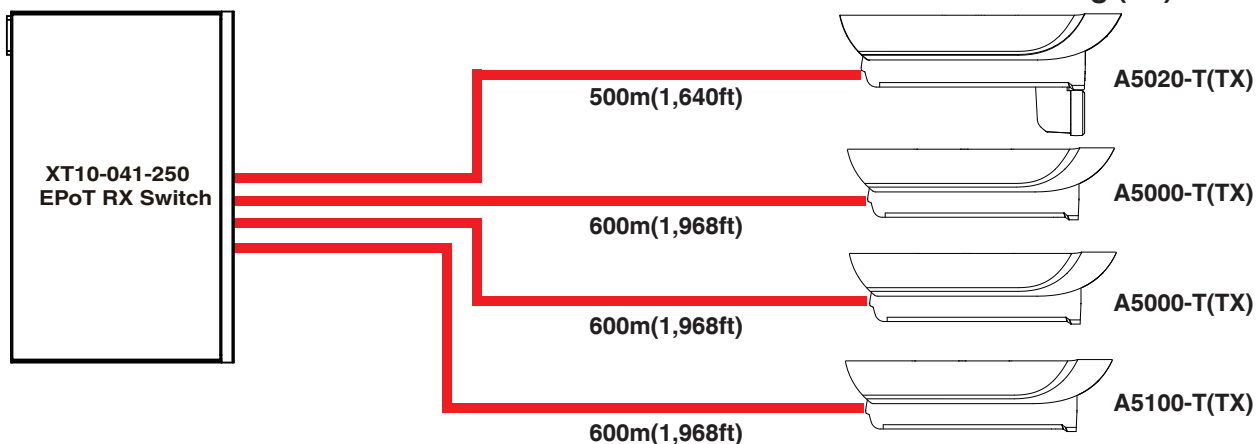

XT10-041-250

EPoT RX Switch

XT10-041-250 is an EPoT (Ethernet & Power over UTP/STP Cable) RX switch equipped with 4-ports EPoT, 1-port Gigabit LAN and the internal 250w power supply. This cutting-edge model is a long-reach PoE solution providing data & power over single UTP/STP cable up to 1,200m (3,937ft) for multi-brand of PoE IP camera.

Features

- Transmits IP data & PoE up to 1,200m (3,937ft)
- 240W power budget for 4 EPoT ports
- 6KV surge protection for EPoT port
- 19" rack mount bracket
- Optional back-up 56VDC power input
- Four EPoT ports & one GbE LAN port
- Plug-and-Play deployment PoE IP migration or PoE extension

Applications

Cat.5e/6 PoE (Data + Power) —————

EPoT Camera Housing (TX)

- Cat.5e/6 PoE (Data + Power) ———
- LAN (Data) ———
- Power ———

Specifications

Interface/Distance

EPoT Port	RJ45 x4
10/100/1000 Mbps Ethernet	RJ45 x1
Transmission mode	RX mode
Maximum TX quantity	7
MAX.(Power+Data) Distance	9.7W@1,200m(3,937ft)
Cable Type	UTP/STP cat.5e/6 Cable
Bandwidth	600 Mbps

Physical Specifications

Dimensions (LxWxH)	276.6 x 178 x 44 mm (10.89x7x1.73")
Weight	1 kg (2.20 lb)
Connectors	EPoT RJ45 x4, GbE LAN RJ45 x1 100-240VAC power input, 56VDC input
Mounting Type	Wall mount, 19" rack mount