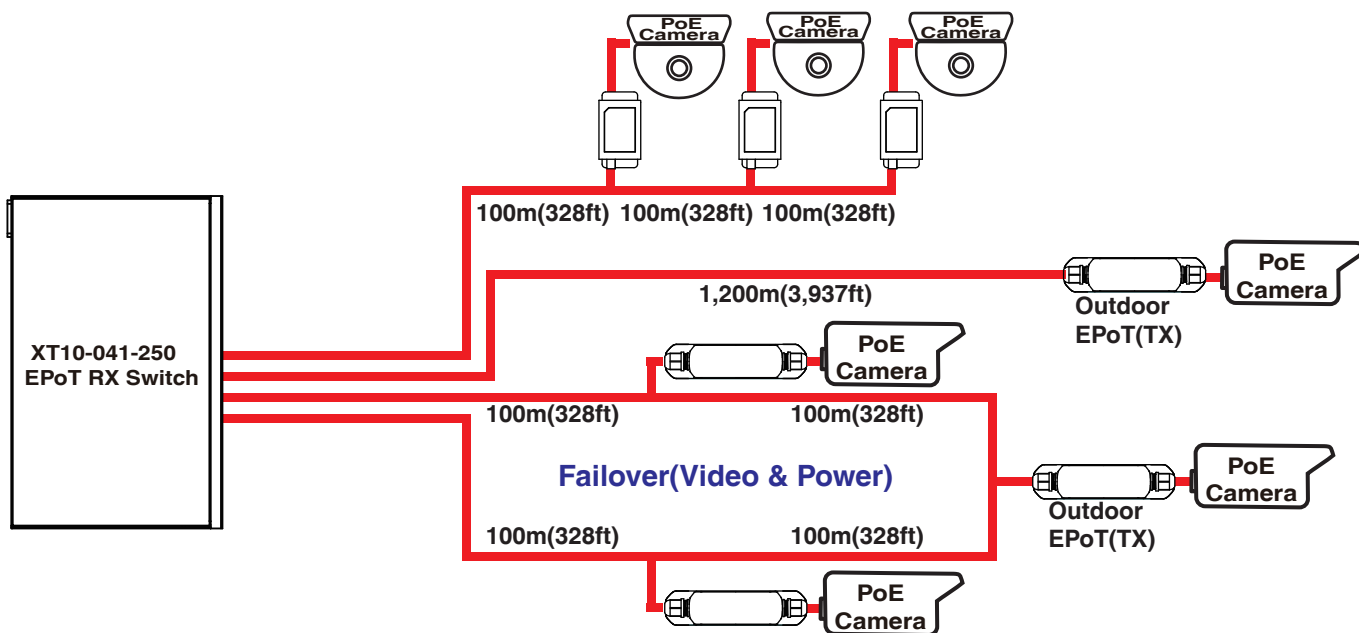

XT10-041-250

EPoT RX Switch

XT10-041-250 is an EPoT (Ethernet & Power over UTP/STP Cable) RX switch equipped with 4-ports EPoT, 1-port Gigabit LAN and the internal 250w power supply. This cutting-edge model is a long-reach PoE solution providing data & power over single UTP/STP cable up to 1,200m (3,937ft) for multi-brand of PoE IP camera.

Features

- Transmits IP data & PoE up to 1,200m (3,937ft)
- 240W power budget for 4 EPoT ports
- 6KV surge protection for EPoT port
- 19" rack mount bracket
- Optional back-up 56VDC power input
- Four EPoT ports & one GbE LAN port
- Plug-and-Play deployment PoE IP migration or PoE extension

Applications

Cat.5e/6 PoE (Data + Power) —————

EPoT Camera Housing (TX)

- Cat.5e/6 PoE (Data + Power) ———
- LAN (Data) ———
- Power ———

Specifications

Interface/Distance

EPoT Port	RJ45 x4
10/100/1000 Mbps Ethernet	RJ45 x1
Transmission mode	RX mode
Maximum TX quantity	7
MAX.(Power+Data) Distance	9.7W@1,200m(3,937ft)
Cable Type	UTP/STP cat.5e/6 Cable
Bandwidth	600 Mbps

Physical Specifications

Dimensions (LxWxH)	276.6 x 178 x 44 mm (10.89x7x1.73")
Weight	1 kg (2.20 lb)
Connectors	EPoT RJ45 x4, GbE LAN RJ45 x1 100-240VAC power input, 56VDC input
Mounting Type	Wall mount, 19" rack mount